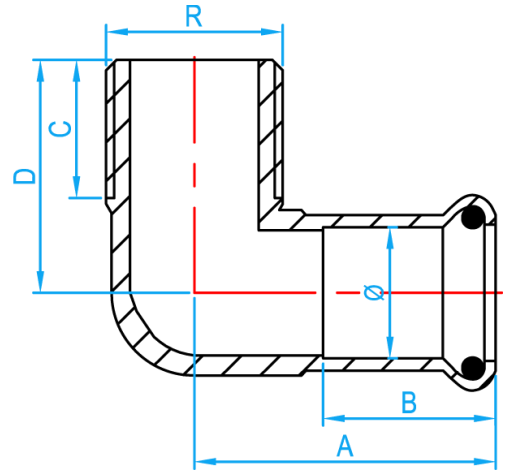

COPPER PRESS FIT FITTINGS

COMPLY WITH BSEN1254-2:1998

MI ELBOW

CROSS SECTIONAL VIEW

DIMENSIONS

SKU	SIZE (inch)	∅ (mm)	A (mm)	B (mm)	C (mm)	D (mm)	WEIGHT (Kg)	PCS/CTN
PFNMIE015	½" BSPT	15.2	34.9	20.0	16	27	0.063	200